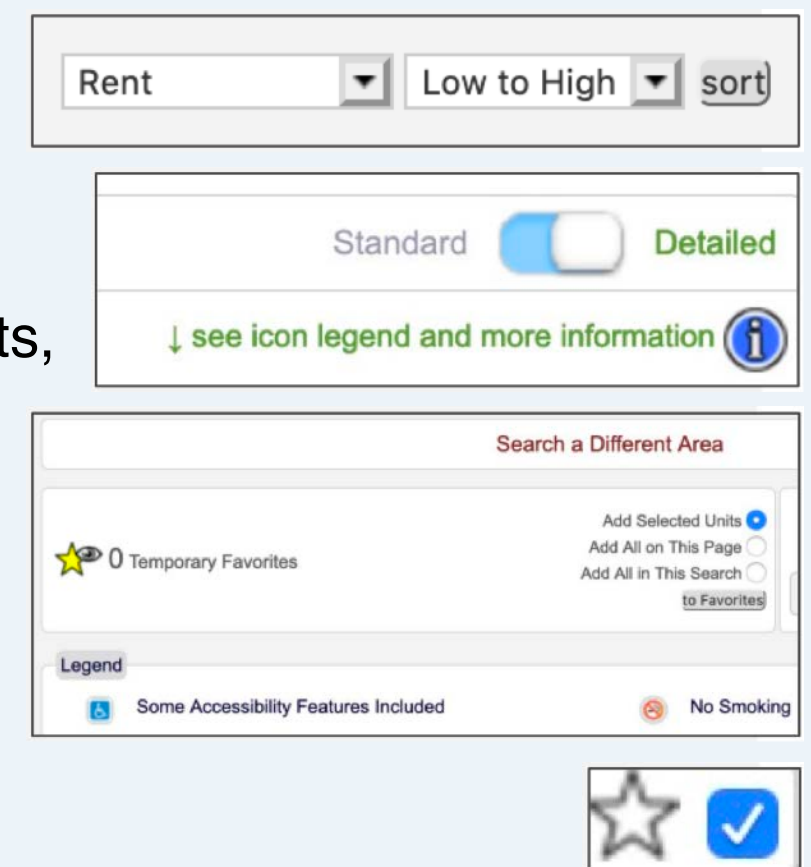

Sort Results

- Use the menu at the top-right to sort listings by rent, building type, location, date available, and more.
- Click the word “Detailed” to immediately see full contact information, deposits, and more.
- Click “see icon legend and more information” to see a key to the icons on each listing and to use the Temporary Favorites feature.
- Click the star in the bottom-left of each listing (in the photo) to “favorite” a property. Follow on-screen instructions to add favorites to a page you can view, print, and share. Select listings to compare side by side.