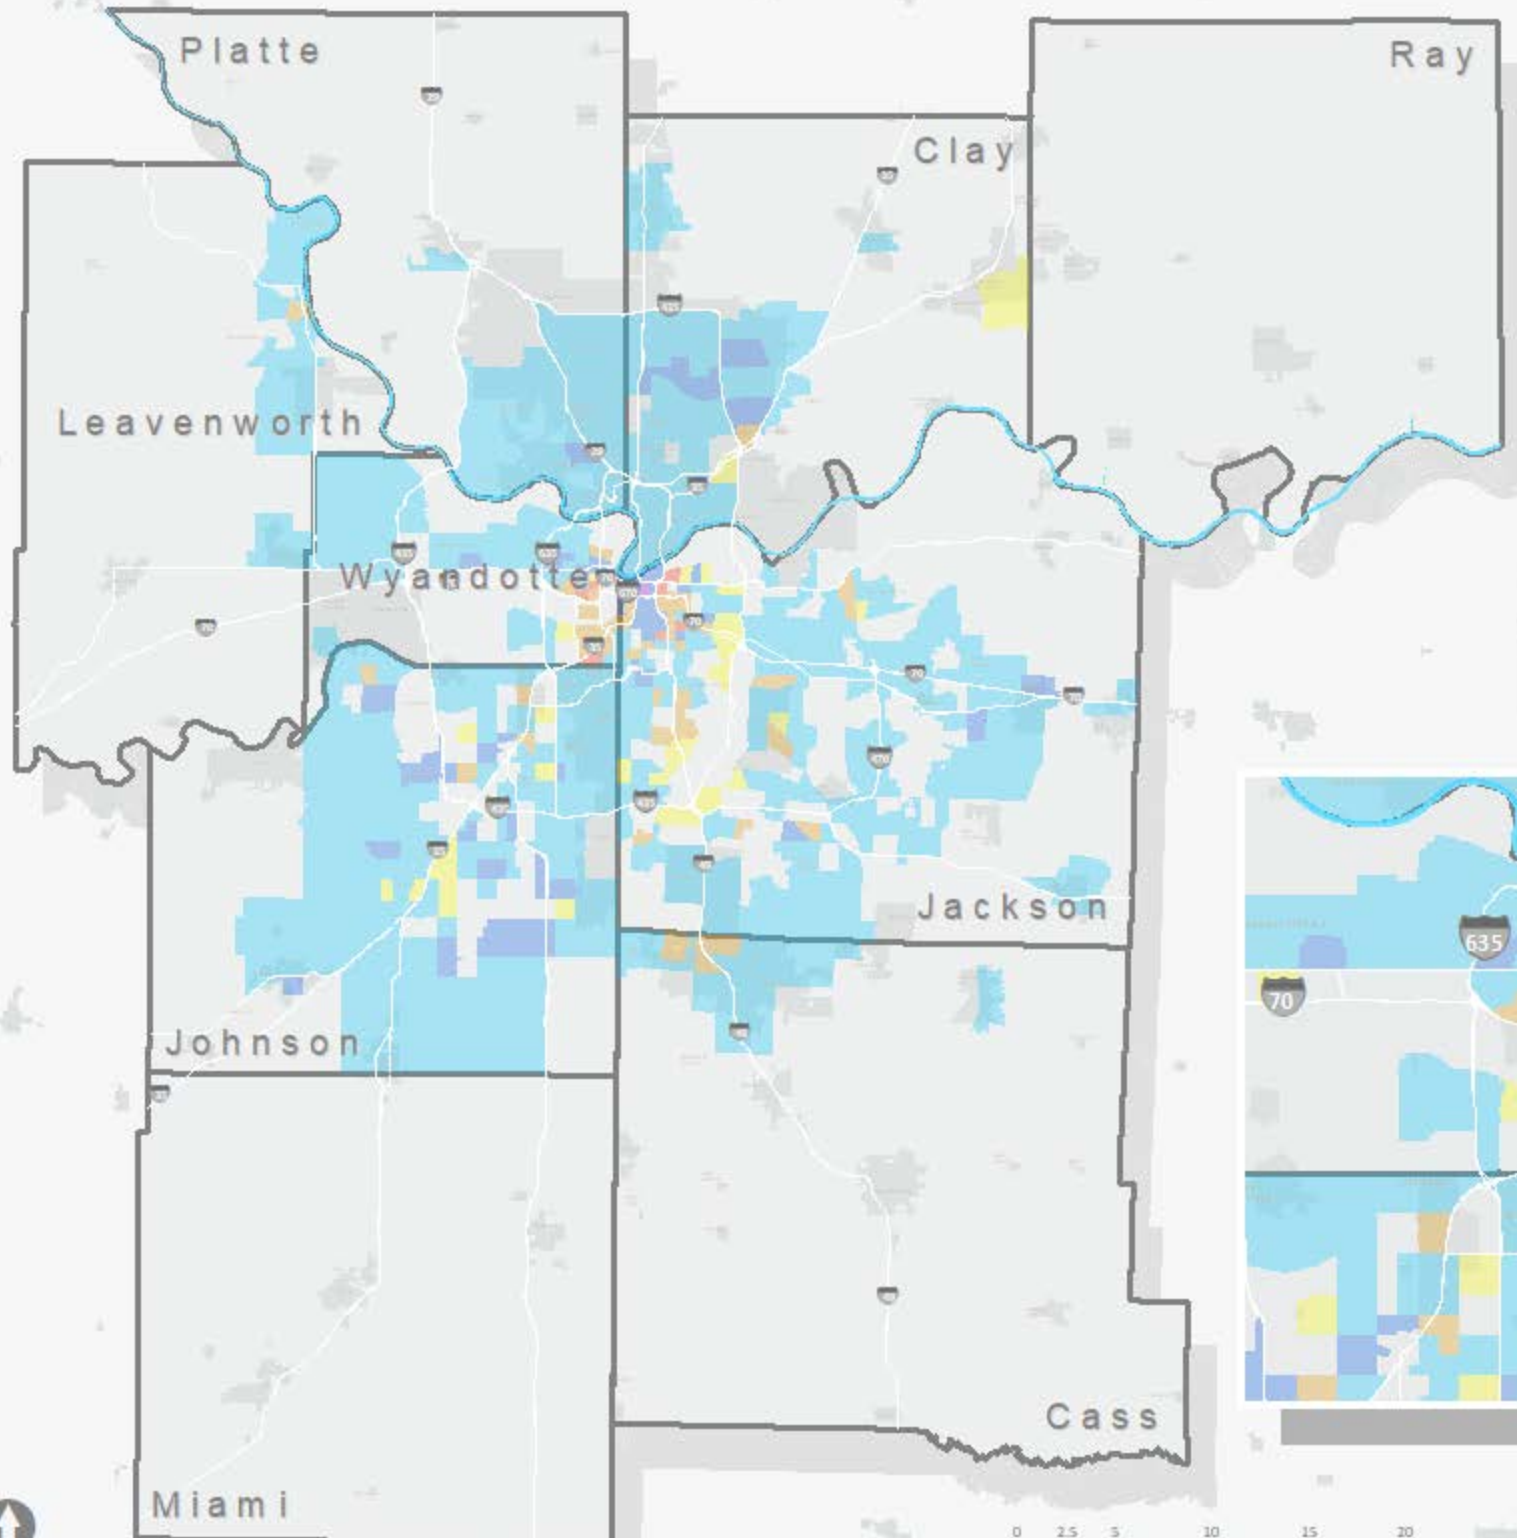

2010-2020 Population Change by Tract by Square Mile

Change in Population

Source: Census 2020 Redistricting Data